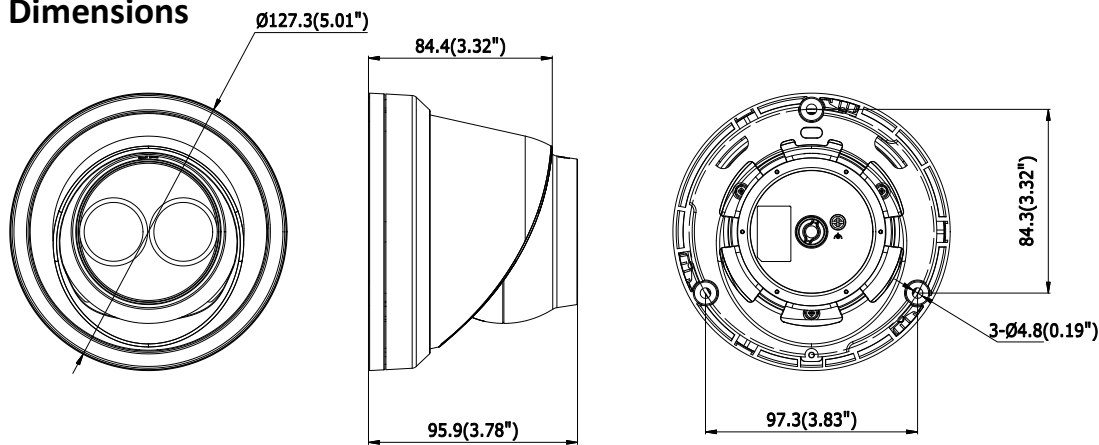

Image Setting	Rotate mode, saturation, brightness, contrast, sharpness adjustable by client software or web browser
Target Cropping	No
Day/Night Switch	Day/Night/Auto/Schedule
Network	
Network Storage	Support Micro SD/SDHC/SDXC card (128G), local storage and NAS (NFS,SMB/CIFS), ANR
Alarm Trigger	Motion detection, video tampering, network disconnected, IP address conflict, illegal login, HDD full, HDD error
Protocols	TCP/IP, ICMP, HTTP, HTTPS, FTP, DHCP, DNS, DDNS, RTP, RTSP, RTCP, PPPoE, NTP, UPnP™, SMTP, SNMP, IGMP, 802.1X, QoS, IPv6, Bonjour
General Function	One-key reset, anti-flicker, three streams, heartbeat, mirror, password protection, privacy mask, watermark, IP address filter
Firmware Version	V5.5.51
API	ONVIF (PROFILE S, PROFILE G), ISAPI
Simultaneous Live View	Up to 6 channels
User/Host	Up to 32 users 3 levels: Administrator, Operator and User
Client	iVMS-4200, Hik-Connect, iVMS-5200
Web Browser	IE8+, Chrome 31.0-44, Firefox 30.0-51, Safari 8.0+
Interface	
Communication Interface	1 RJ45 10M/100M self-adaptive Ethernet port
Video Output	No
On-board storage	Built-in Micro SD/SDHC/SDXC slot, up to 128 GB
SVC	H.264 and H.265 encoding
Reset Button	Yes
General	
Operating Conditions	-30 °C to +60 °C (-22 °F to +140 °F), Humidity 95% or less (non-condensing)
Power Supply	12 VDC ± 25%, Φ 5.5 mm coaxial power plug PoE (802.3af, class 3)
Power Consumption and Current	12 VDC, 0.5A, max. 6W PoE (802.3af, 37V to 57V), 0.2A to 0.1A, max. 7.5W
Protection Level	IP67 TVS 2000V Lightning Protection, Surge Protection and Voltage Transient Protection
Material	Metal
Dimensions	Camera: Φ 127.3 × 95.9 mm (Φ 5.0" × 3.4") Package: 150 × 150 × 141 mm (5.9" × 5.9" × 5.6")
Weight	Camera: Approx. 610 g (1.3 lb.) With Package: Approx. 880 g (1.9 lb.)

Available Model:

DS-2CD2323G0-I (2.8/4/6/8 mm)

Dimensions

Unit: mm

Accessories

DS-1273ZJ-130-TRL
Wall Mount

DS-1275ZJ
Vertical Pole Mount

DS-1276ZJ
Corner Mount